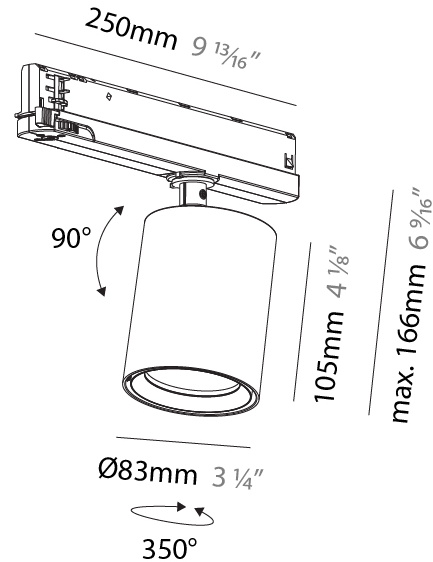

GENERAL

Series: Centriq
Subseries: Centriq In
Brand: Prolicht
Division: Architectural
Mounting Type: Track
Mounting Location: Ceiling
Subcategory: Spots

PHYSICAL

Shape: Cylinder
Diameter (mm): 83
Diameter (in): 3 1/4
Length (mm): 250
Length (in): 9 13/16
Height (mm): 166
Height (in): 6 9/16
Light Distribution: Adjustable / Direct
Weight (kg): 0.87
Fixture Finish: SSR / BKV / CWI / CRY / HAB / LAG / UFT / ITA / RUA / RUR / MIC / FTG / MYG / TWT / LOD / PUS / FRO / FUP / KIA / POP / BLS / SPG / MEY / GOH / GUM / CHC / COM / ABZ / JAG / OBR / MOS / ROR
Holder Finish: WHI / BLK
Accent Finish: SSR / BKV / CWI / CRY / HAB / LAG / UFT / ITA / RUA / RUR / MIC / FTG / MYG / TWT / LOD / PUS / FRO / FUP / KIA / POP / BLS / SPG / MEY / GOH / GUM / CHC / COM / ABZ / JAG
Fixture Material: Aluminum

ELECTRICAL

Lamp Type: LED (Zhaga Standard)
Input Wattage (W): 36.2
Total Output Wattage (W): 32.7
Dimming: Non-Dimmable / 0-10V Dimming
Driver Included: Yes
Driver Location: Integrated
Driver Type: Constant Current - 120Vac
Driver Class: Class 2
Input Voltage (V): 120

LED

Number of LEDs: 1
Color Temperature (°K): 2700 / 3000 / 3500 / 4000
Max. Delivered Lumen (lm): 2916 / 3037 / 3166 / 3320
Nominal Lumen (lm): 3471 / 3615 / 3769 / 3952
CRI: >90 CRI
Lamp Life (hrs): 50000

OPTICAL

Reflector: 20 / 32 / 54
Adjustability: Rotational 350°; Tilt 90°

RATINGS AND CERTIFICATIONS

Certified By: CSA Certified to UL and CSA Standards
IP rating: IP20